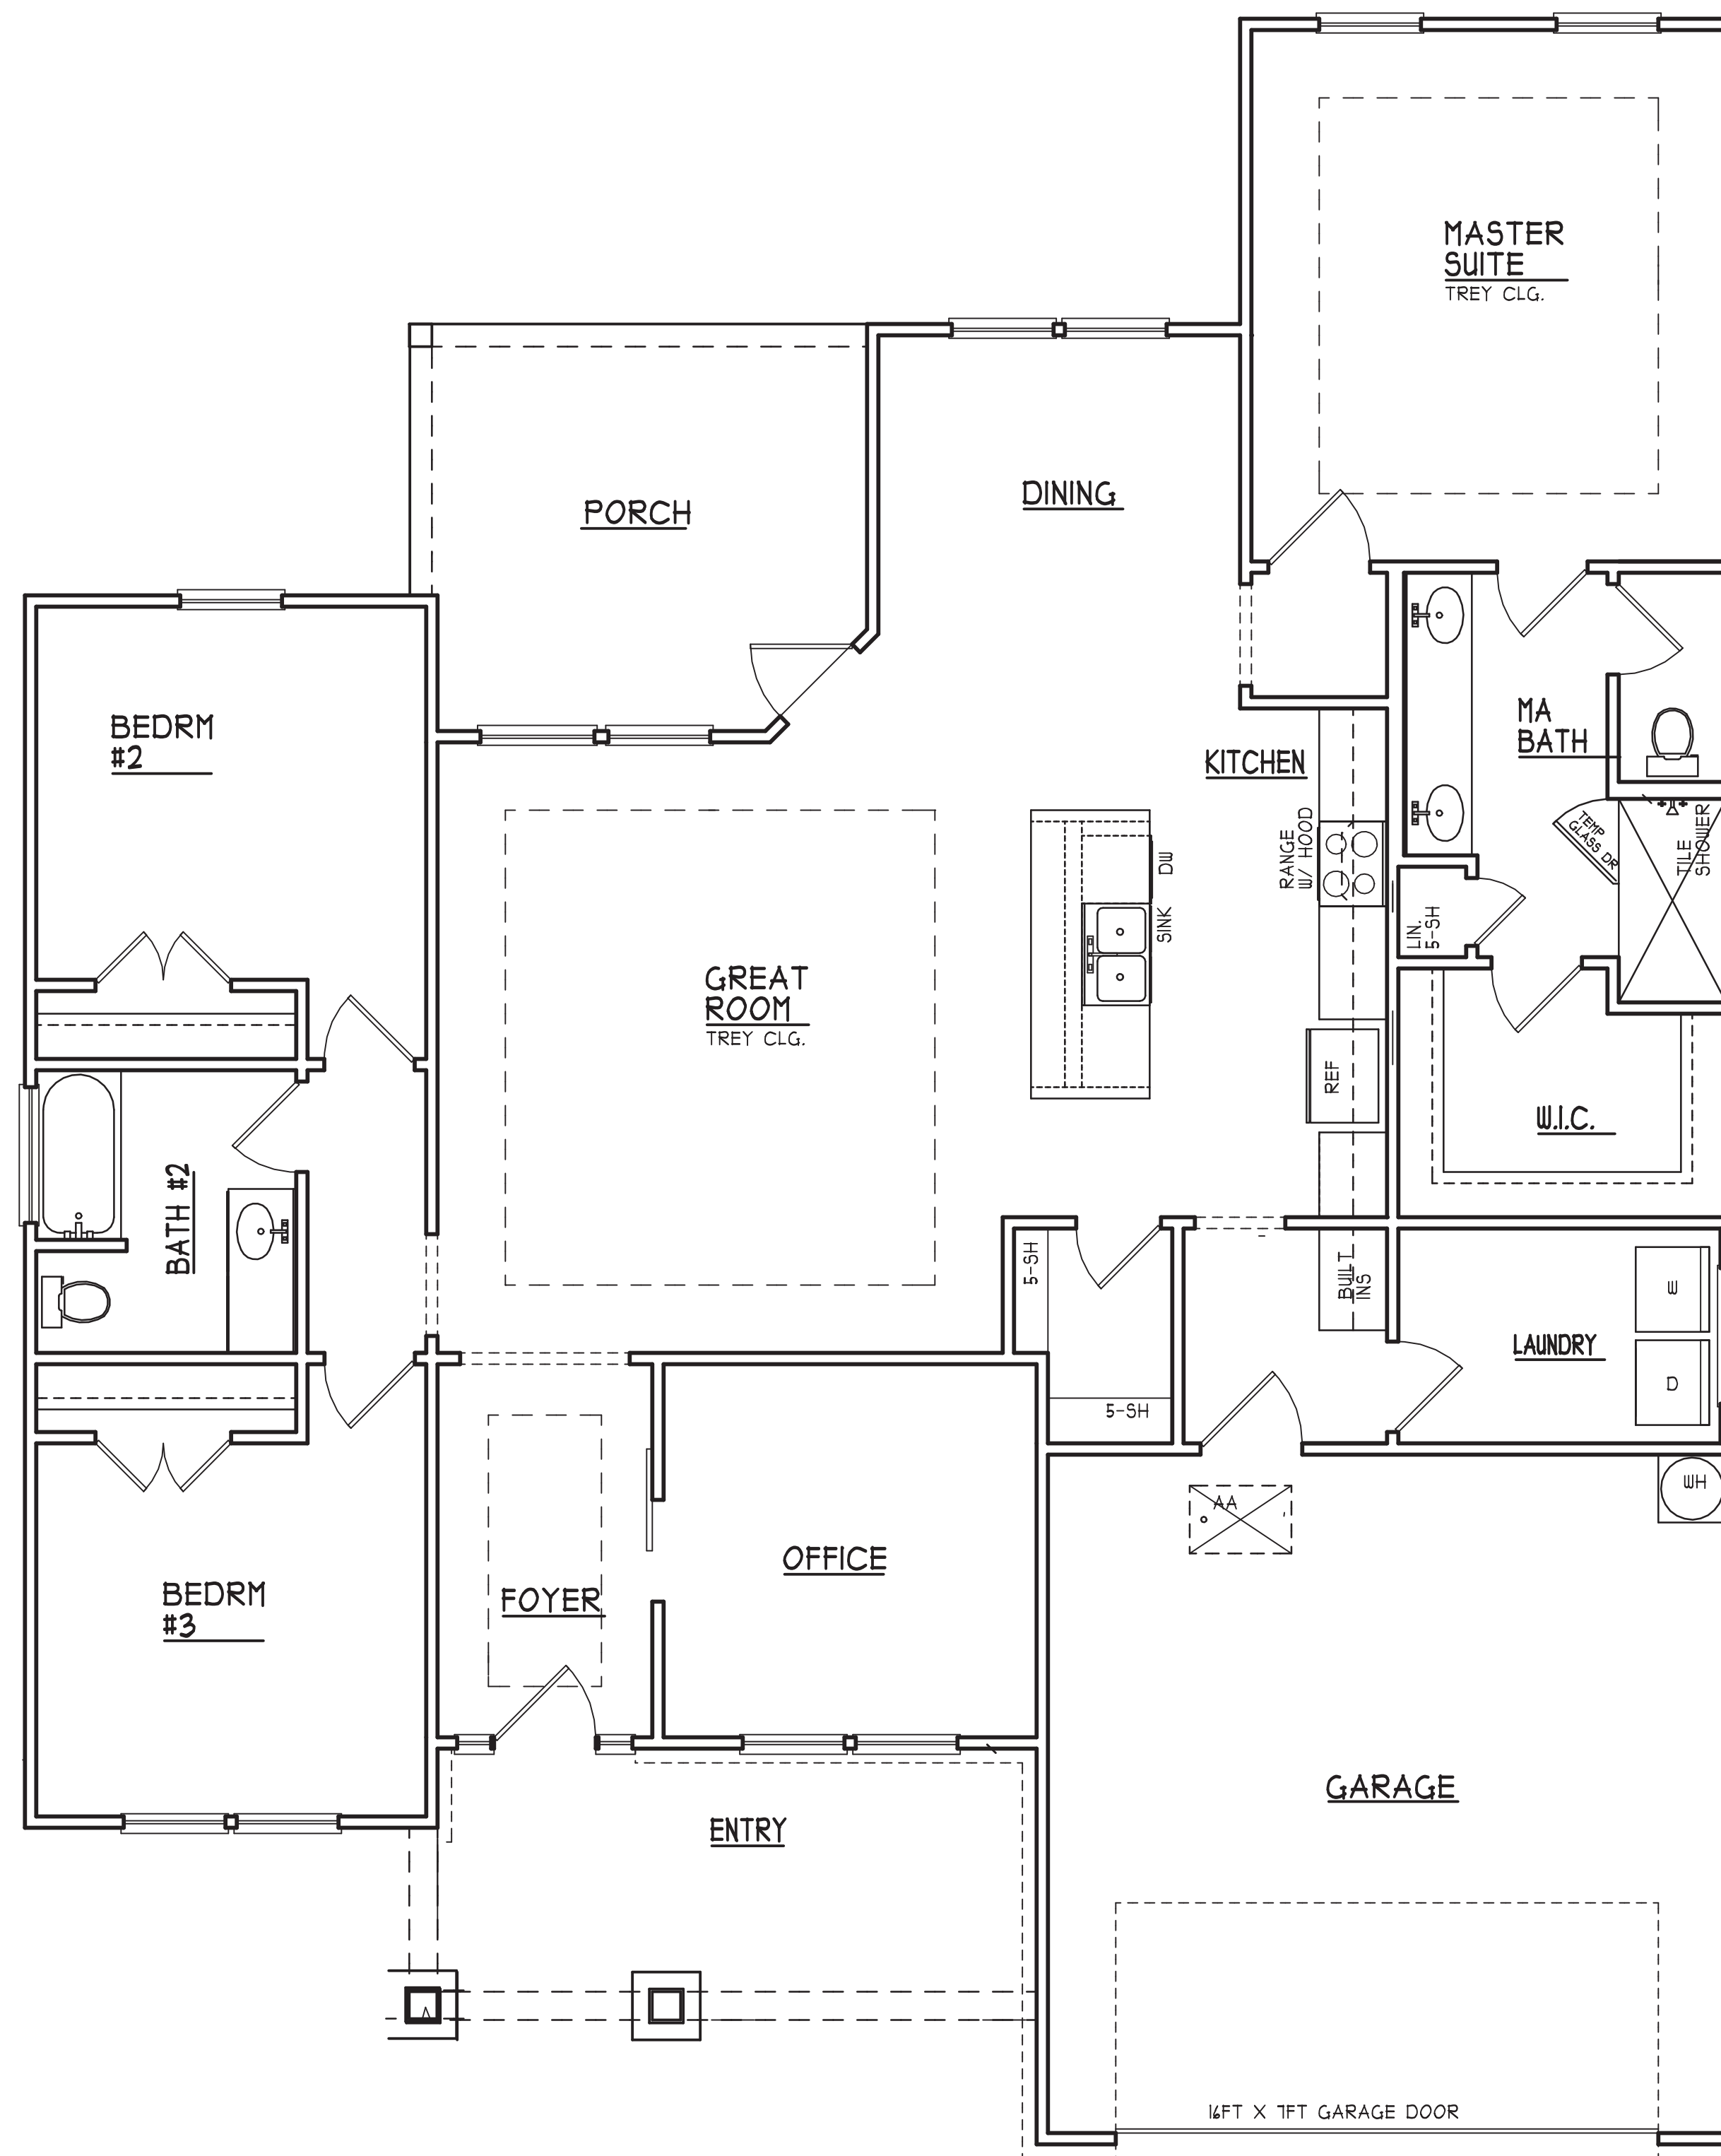

ELECTRICAL LEGEND

LIGHT FIXTURES	RECEPTACLES		SWITCHES	SPECIAL OUTLETS & FIXTURES	
⊕ SURFACE MOUNTED	⊕ DUPLEX	⊕ ^W WEATHERPROOF	⊕ SINGLE-POLE	⊕ TELEVISION	⊕ SMOKE DETECTOR (WALL MOUNTED)
○ RECESSED	⊕ QUADRUPLX	⊕ ^{GF} GROUND-FAULT CIRCUIT-INTERRUPTER	⊕ THREE-WAY	⊕ TELEPHONE	⊕ DOOR BELL
▭ FLUORESCENT	⊕ SPLIT-WIRED DUPLEX	⊕ CEILING DUPLEX	⊕ DIMMER	⊕ EXHAUST FAN	⊕ CHIMES
⊕ FLOODS	⊕ SPECIAL PURPOSE	⊕ FLOOR DUPLEX		⊕ SMOKE DETECTOR (CEILING MOUNTED)	⊕ PANEL BOX
⊕ FAN / LIGHT	⊕ 220 VOLT			⊕ SMOKE / CARBON MONOXIDE DETECTOR	

NOTE
UNLESS OTHERWISE NOTED
ALL WINDOWS & DOORS TO BE
SET AT 4'-8" HEADER HEIGHT

ELECTRICAL PLAN
SCALE: 1/4"=1'-0"

FLOOR PLAN
SCALE: 1/8"=1'-0"

AREA	SQ. FT.
LIVING H/C	1,840
GARAGE	417
ENTRY	140
PORCH	154
TOTAL UNDER ROOF	2,591

THE PARRISH GROUP INC.
The Madison

FLOOR PLAN & ELECTRICAL PLAN

House #8 R

SHEET

3

CUSTOM
08/15/2022
Bell's Drafting & Design
(850) 363-6004
BELLSDRAFTING@GMAIL.COM